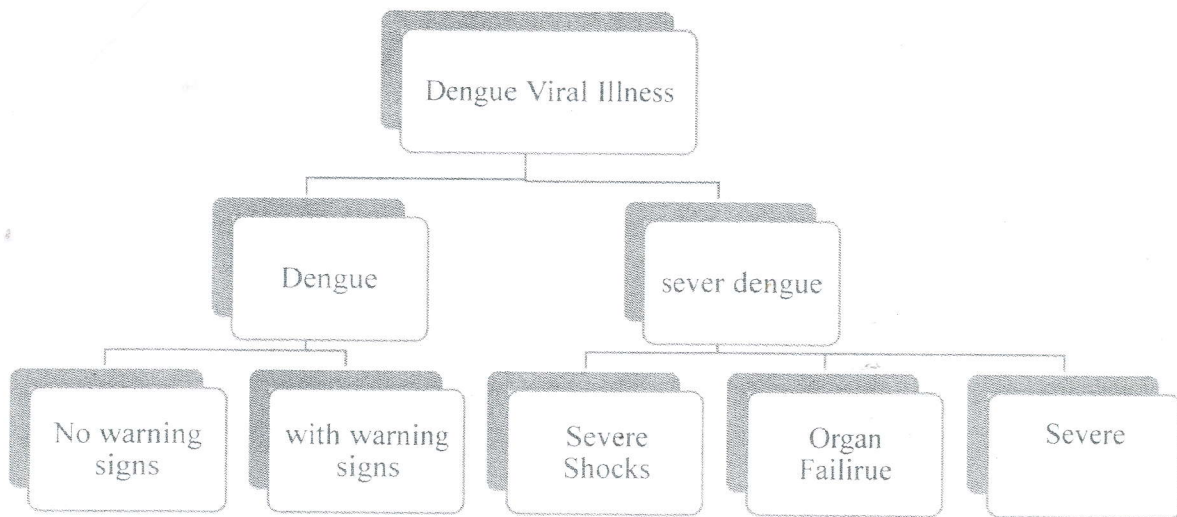

# Dengue Fever

Dengue fever is caused by a **Flavivirus**, transferred through a bite of female **Aedes Aegypti** mosquito. This mosquito is active during the daytime and most active during the two hours after sunrise and a few hours before sunset.

## Symptoms of Dengue

- ✓ Aching muscles and joints.
- ✓ Body rash
  - First time disappear
  - Then Reappear.
- ✓ High fever.
- ✓ Intense headache.
- ✓ Pain behind the eyes.
- ✓ Vomiting
  - Then feeling nauseous.