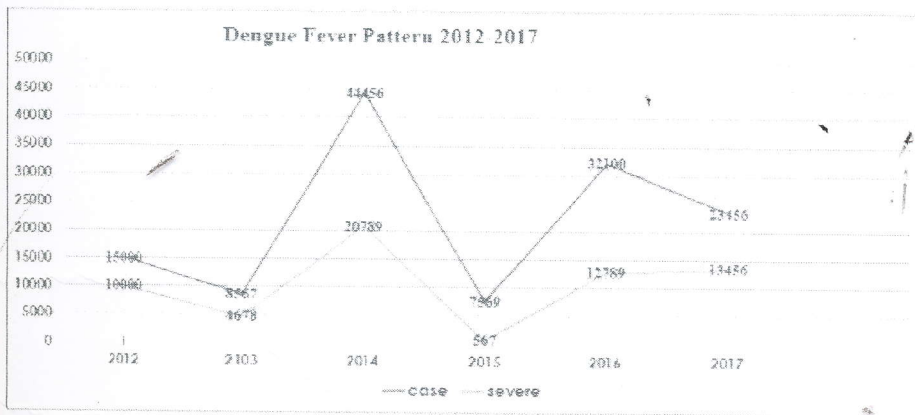

Dengue Alerts

Symptoms

- Sudden onset off fever for 7 days
- Skin rashes
- Vomiting
- Nausea
- Joint and muscle pain
- Severe headache

Recovery

- Use mosquito repellent products
- Wear long sleeves and pants in the evening
- Make sure no stagnate water at home and surroundings
- Increase the water intake

EUSL

Severity of Dengue Fever In Sri Lanka

EUSL